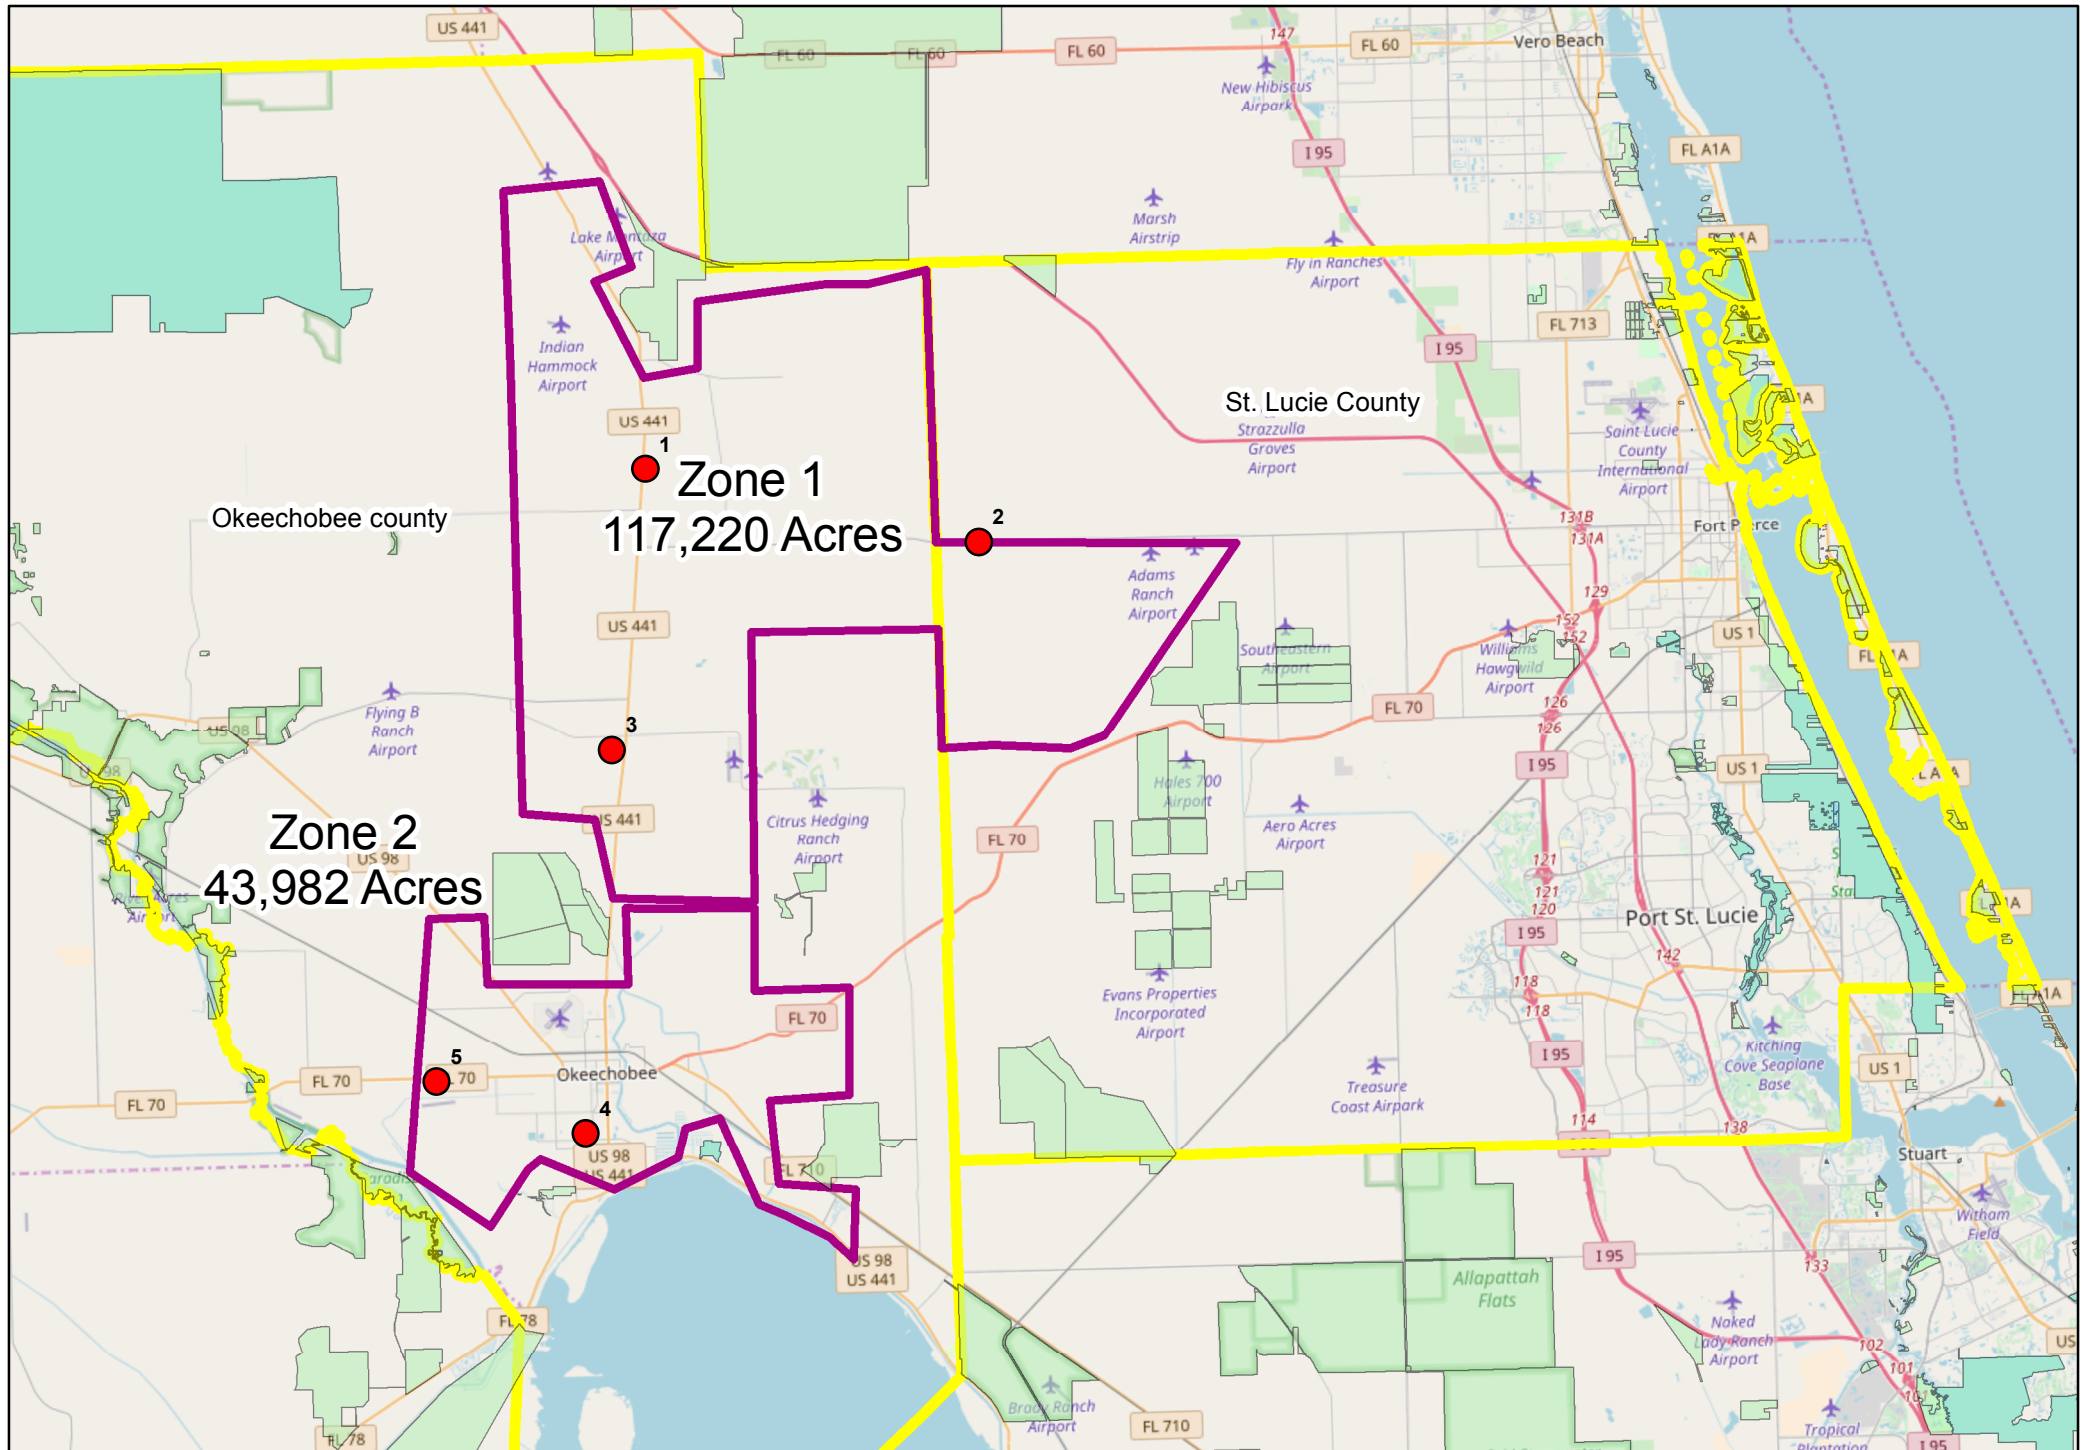

# Okeechobee/ St Lucie 161,202 Acres Aerially

- Trap locations
- Public Lands
- Aerial Spray Zone

0 3.75 7.5 15 Miles